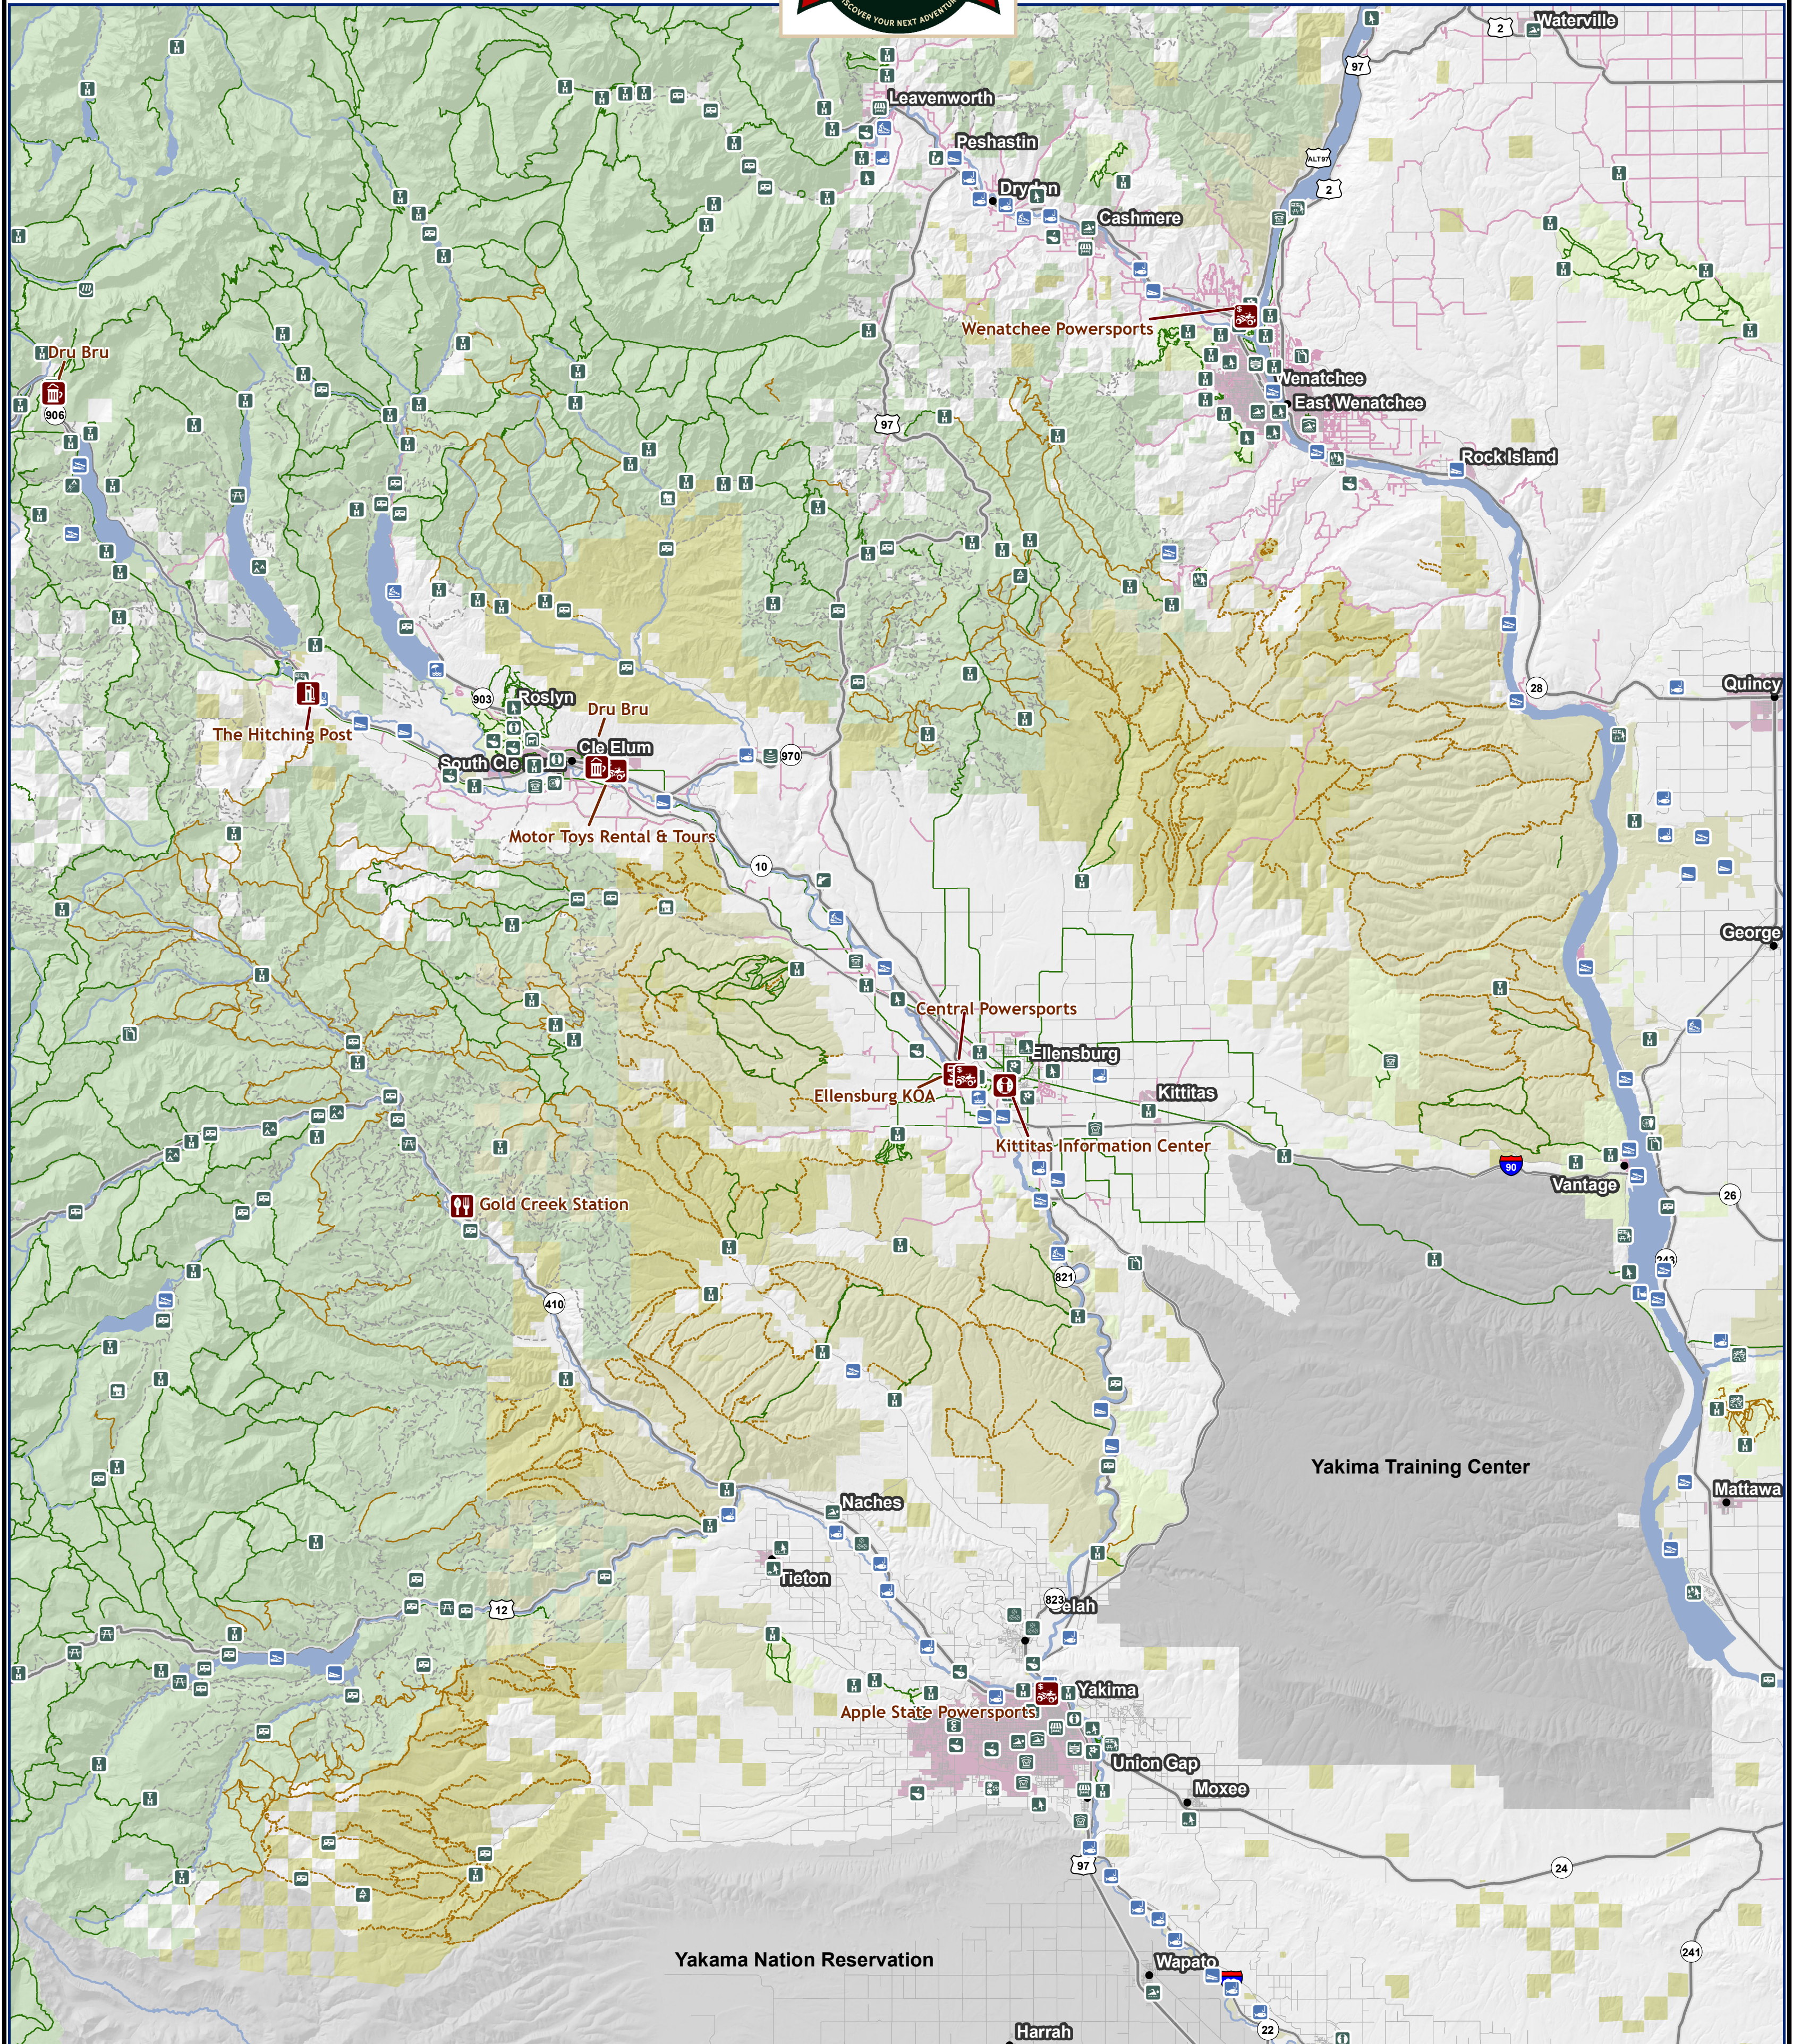

Outdoors NW

With Northwest Portal

Adventures in Central Washington

- Recreation Areas**
- Other Rec Land
 - National Parks
 - USFS
 - WDFW
 - WDNR
- Trails**
- Rec roads highway legal only
 - Rec roads open to all OHVs
 - Motorized use allowed
 - No motorized use
 - Cities that allow WATVs

0 2 4 8 Miles

Sponsors